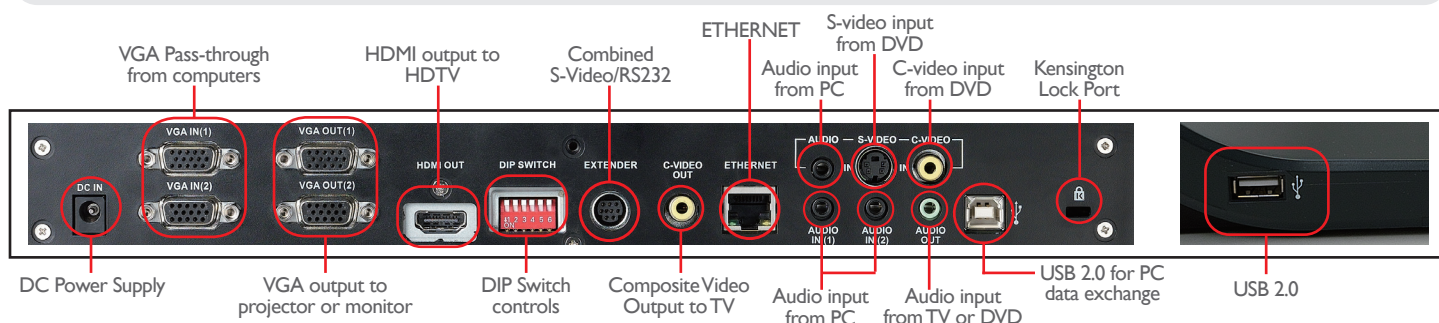

OTHER

Weight : 12.3 lbs (5.6 Kg)
Dimensions Operating : 17" x 15" x 23" (437 x 385 x 585 mm) (L x W x H)
Dimensions Folded : 17" x 15" x 6" (437 x 385 x 152 mm) (L x W x H)
Warranty : 5-year
Compliance : Lumens™ comply with these important standards : FCC-EMI, cUL, CE-EMC, CE-LVD, RoHS, and WEEE

I/O CONNECTIONS

Lumens™
Brighter Teaching

Lumens Integration, Inc.
4116 Clipper Court
Fremont, CA. 94538
Phone : 615 530 7236
F a x : 510 252 1389
<http://www.PodiumCamera.com>

Lumens Europe
Stationstraat 5
1730 Asse
Phone : +32 (0)2 462 61 50
F a x : +32 (0)2 462 61 53
<http://www.lumenseu.com>